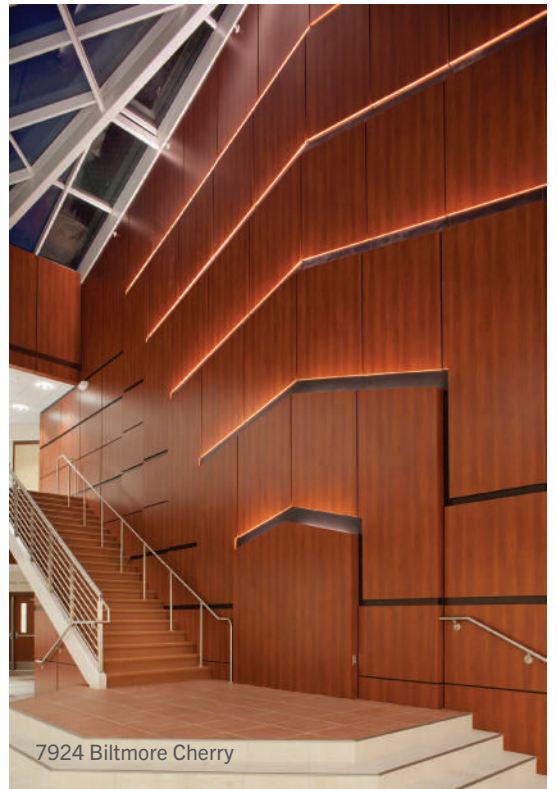

7924 Biltmore Cherry

*Availability subject to change without notice. See Wilsonart.com/Compact for updated offer.