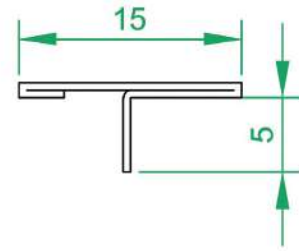

EDGE

profiles

SGT08

Stainless Steel 304/316

ART	Height(mm)	Width(mm)	Lenght(mm)	Thickness(mm)	Color	Remark
SGT08	5	8	2440	0.5,0.6	SVMR , SVHL , BLMR , BLHL , GDMR , GDHL , RGMR , RGHL Color option refer to P2	Sizes can be customized

SGT10

Stainless Steel 304/316

ART	Height(mm)	Width(mm)	Lenght(mm)	Thickness(mm)	Color	Remark
SGT10	5	10	2440	0.5 , 0.6	SVMR , SVHL , BLMR , BLHL , GDMR , GDHL , RGMR , RGHL Color option refer to P2	Sizes can be customized

SGU08

Stainless Steel 304/316

ART	Height(mm)	Width(mm)	Lenght(mm)	Thickness(mm)	Color	Remark
SGU08	10	8	2440	0.6 , 0.8 , 1.0	SVMR , SVHL , BLMR , BLHL , GDMR , GDHL , RGMR , RGHL Color option refer to P2	Sizes can be customized

SGU10

Stainless Steel 304/316

ART	Height(mm)	Width(mm)	Lenght(mm)	Thickness(mm)	Color	Remark
SGU10	10	10	2440	0.6 , 0.8 , 1.0	SVMR , SVHL , BLMR , BLHL , GDMR , GDHL , RGMR , RGHL Color option refer to P2	Sizes can be customized