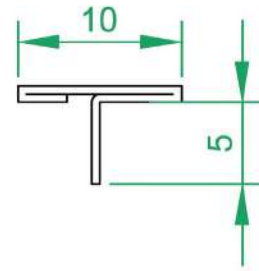

EDGE

profiles

SGT08

Stainless Steel 304/316

ART	Height(mm)	Width(mm)	Lenght(mm)	Thickness(mm)	Color	Remark
SGT08	5	8	2440	0.5,0.6	SVMR , SVHL , BLMR , BLHL , GDMR , GDHL , RGMR , RGHL Color option refer to P2	Sizes can be customized

SGT10

Stainless Steel 304/316

ART	Height(mm)	Width(mm)	Lenght(mm)	Thickness(mm)	Color	Remark
SGT10	5	10	2440	0.5 , 0.6	SVMR , SVHL , BLMR , BLHL , GDMR , GDHL , RGMR , RGHL Color option refer to P2	Sizes can be customized

SGU08

Stainless Steel 304/316

ART	Height(mm)	Width(mm)	Lenght(mm)	Thickness(mm)	Color	Remark
SGU08	10	8	2440	0.6 , 0.8 , 1.0	SVMR , SVHL , BLMR , BLHL , GDMR , GDHL , RGMR , RGHL Color option refer to P2	Sizes can be customized

SGU10

Stainless Steel 304/316

ART	Height(mm)	Width(mm)	Lenght(mm)	Thickness(mm)	Color	Remark
SGU10	10	10	2440	0.6 , 0.8 , 1.0	SVMR , SVHL , BLMR , BLHL , GDMR , GDHL , RGMR , RGHL Color option refer to P2	Sizes can be customized