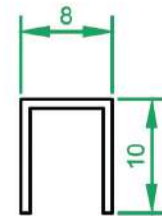

EDGE

profiles

SGT08

Stainless Steel 304/316

ART	Height(mm)	Width(mm)	Lenght(mm)	Thickness(mm)	Color	Remark
SGT08	5	8	2440	0.5,0.6	SVMR , SVHL , BLMR , BLHL , GDMR , GDHL , RGMR , RGHL Color option refer to P2	Sizes can be customized

SGT10

Stainless Steel 304/316

ART	Height(mm)	Width(mm)	Lenght(mm)	Thickness(mm)	Color	Remark
SGT10	5	10	2440	0.5 , 0.6	SVMR , SVHL , BLMR , BLHL , GDMR , GDHL , RGMR , RGHL Color option refer to P2	Sizes can be customized

SGU08

Stainless Steel 304/316

ART	Height(mm)	Width(mm)	Lenght(mm)	Thickness(mm)	Color	Remark
SGU08	10	8	2440	0.6 , 0.8 , 1.0	SVMR , SVHL , BLMR , BLHL , GDMR , GDHL , RGMR , RGHL Color option refer to P2	Sizes can be customized

SGU10

Stainless Steel 304/316

ART	Height(mm)	Width(mm)	Lenght(mm)	Thickness(mm)	Color	Remark
SGU10	10	10	2440	0.6 , 0.8 , 1.0	SVMR , SVHL , BLMR , BLHL , GDMR , GDHL , RGMR , RGHL Color option refer to P2	Sizes can be customized