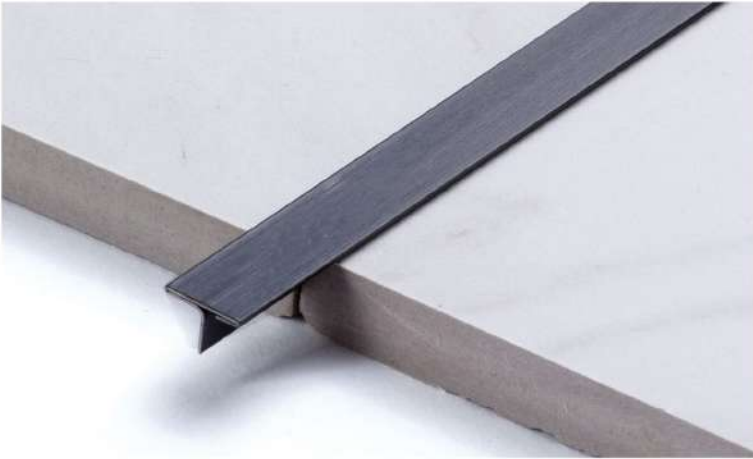

EDGE

profiles

SGT08

Stainless Steel 304/316

ART	Height(mm)	Width(mm)	Lenght(mm)	Thickness(mm)	Color	Remark
SGT08	5	8	2440	0.5,0.6	SVMR , SVHL , BLMR , BLHL , GDMR , GDHL , RGMR , RGHL Color option refer to P2	Sizes can be customized

SGT10

Stainless Steel 304/316

ART	Height(mm)	Width(mm)	Lenght(mm)	Thickness(mm)	Color	Remark
SGT10	5	10	2440	0.5 , 0.6	SVMR , SVHL , BLMR , BLHL , GDMR , GDHL , RGMR , RGHL Color option refer to P2	Sizes can be customized

SGU08

Stainless Steel 304/316

ART	Height(mm)	Width(mm)	Lenght(mm)	Thickness(mm)	Color	Remark
SGU08	10	8	2440	0.6 , 0.8 , 1.0	SVMR , SVHL , BLMR , BLHL , GDMR , GDHL , RGMR , RGHL Color option refer to P2	Sizes can be customized

SGU10

Stainless Steel 304/316

ART	Height(mm)	Width(mm)	Lenght(mm)	Thickness(mm)	Color	Remark
SGU10	10	10	2440	0.6 , 0.8 , 1.0	SVMR , SVHL , BLMR , BLHL , GDMR , GDHL , RGMR , RGHL Color option refer to P2	Sizes can be customized