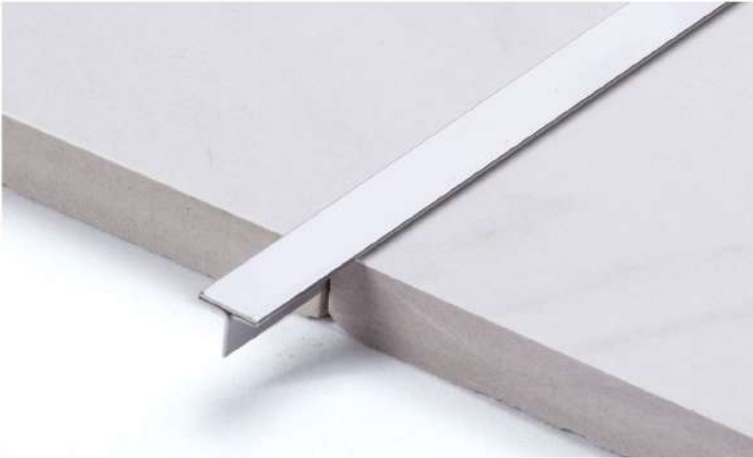

EDGE

profiles

SGT08

Stainless Steel 304/316

ART	Height(mm)	Width(mm)	Lenght(mm)	Thickness(mm)	Color	Remark
SGT08	5	8	2440	0.5,0.6	SVMR , SVHL , BLMR , BLHL , GDMR , GDHL , RGMR , RGHL Color option refer to P2	Sizes can be customized

SGT10

Stainless Steel 304/316

ART	Height(mm)	Width(mm)	Lenght(mm)	Thickness(mm)	Color	Remark
SGT10	5	10	2440	0.5 , 0.6	SVMR , SVHL , BLMR , BLHL , GDMR , GDHL , RGMR , RGHL Color option refer to P2	Sizes can be customized

SGU08

Stainless Steel 304/316

ART	Height(mm)	Width(mm)	Lenght(mm)	Thickness(mm)	Color	Remark
SGU08	10	8	2440	0.6 , 0.8 , 1.0	SVMR , SVHL , BLMR , BLHL , GDMR , GDHL , RGMR , RGHL Color option refer to P2	Sizes can be customized

SGU10

Stainless Steel 304/316

ART	Height(mm)	Width(mm)	Lenght(mm)	Thickness(mm)	Color	Remark
SGU10	10	10	2440	0.6 , 0.8 , 1.0	SVMR , SVHL , BLMR , BLHL , GDMR , GDHL , RGMR , RGHL Color option refer to P2	Sizes can be customized