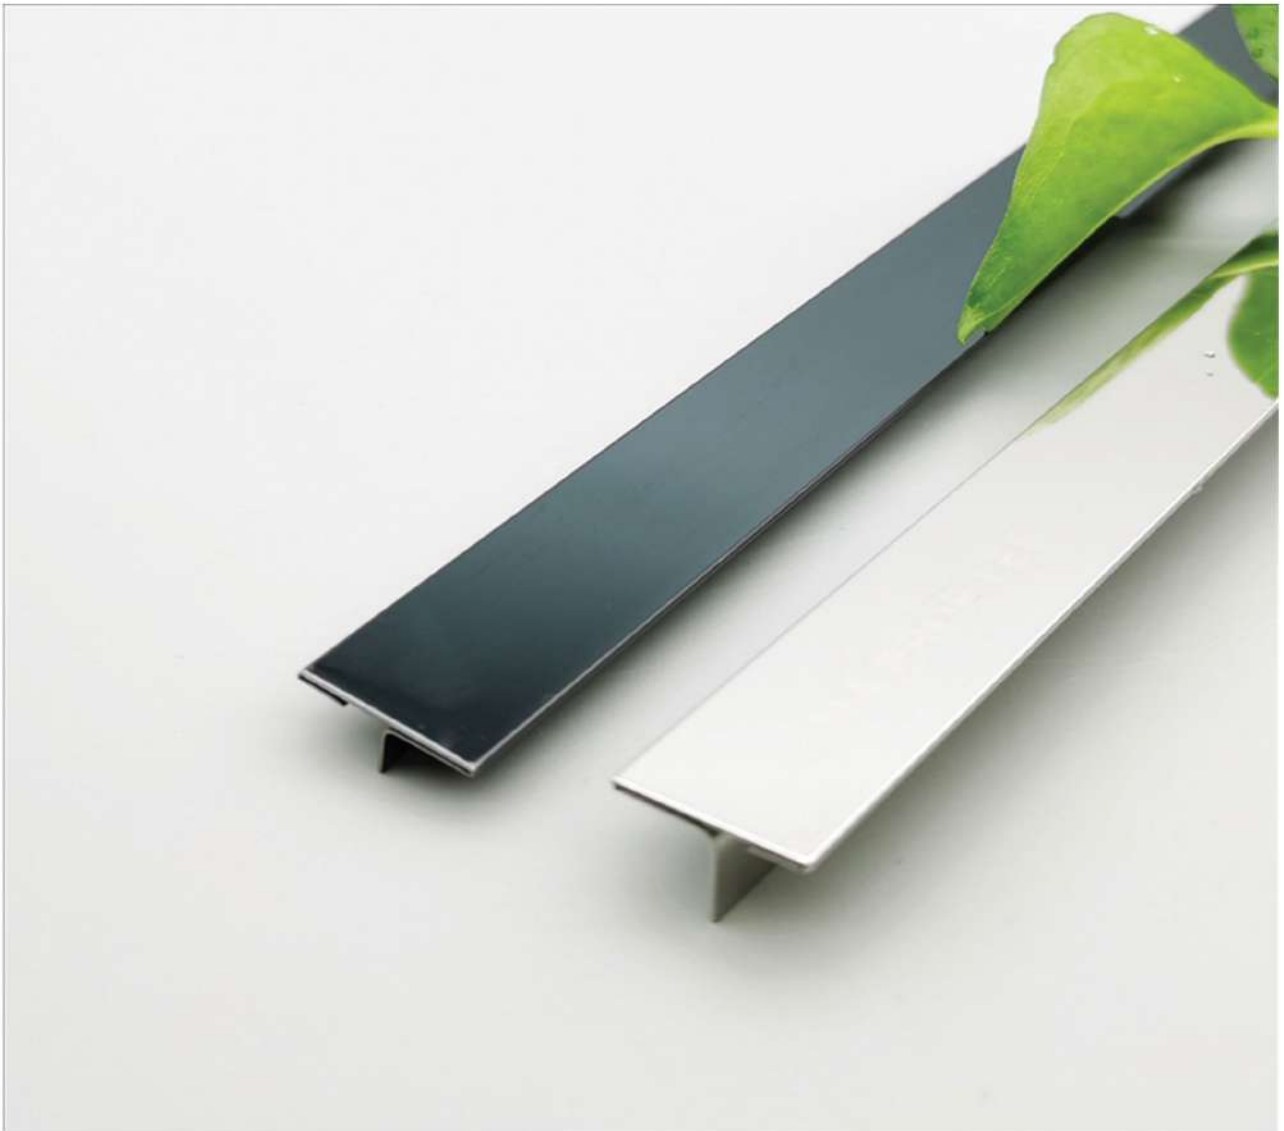

SGT15

Stainless Steel 304/316

ART	Height(mm)	Width(mm)	Lenght(mm)	Thickness(mm)	Color	Remark
SGT15	5	15	2440	0.5 , 0.6	SVMR , SVHL , BLMR , BLHL , GDMR , GDHL , RGMR , RGHL Color option refer to P2	Sizes can be customized