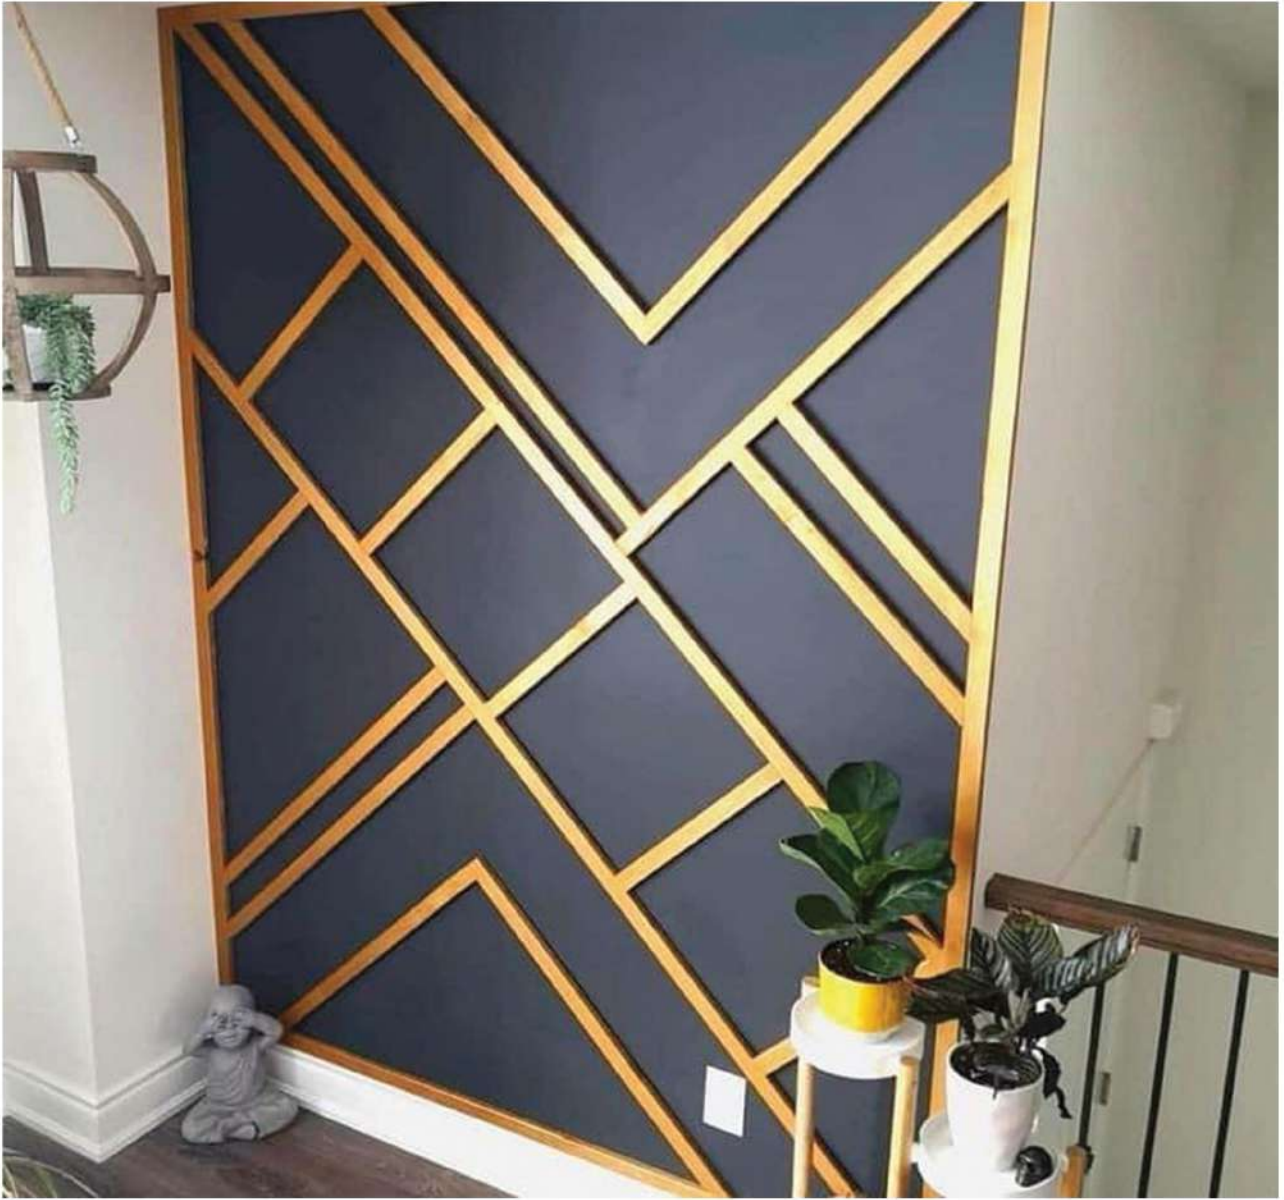

APPLICATIONS