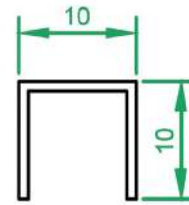

EDGE

profiles

SGT08

Stainless Steel 304/316

ART	Height(mm)	Width(mm)	Lenght(mm)	Thickness(mm)	Color	Remark
SGT08	5	8	2440	0.5,0.6	SVMR , SVHL , BLMR , BLHL , GDMR , GDHL , RGMR , RGHL Color option refer to P2	Sizes can be customized

SGT10

Stainless Steel 304/316

ART	Height(mm)	Width(mm)	Lenght(mm)	Thickness(mm)	Color	Remark
SGT10	5	10	2440	0.5 , 0.6	SVMR , SVHL , BLMR , BLHL , GDMR , GDHL , RGMR , RGHL Color option refer to P2	Sizes can be customized

SGU08

Stainless Steel 304/316

ART	Height(mm)	Width(mm)	Lenght(mm)	Thickness(mm)	Color	Remark
SGU08	10	8	2440	0.6 , 0.8 , 1.0	SVMR , SVHL , BLMR , BLHL , GDMR , GDHL , RGMR , RGHL Color option refer to P2	Sizes can be customized

SGU10

Stainless Steel 304/316

ART	Height(mm)	Width(mm)	Lenght(mm)	Thickness(mm)	Color	Remark
SGU10	10	10	2440	0.6 , 0.8 , 1.0	SVMR , SVHL , BLMR , BLHL , GDMR , GDHL , RGMR , RGHL Color option refer to P2	Sizes can be customized