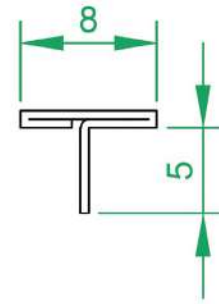

EDGE

profiles

SGT08

Stainless Steel 304/316

ART	Height(mm)	Width(mm)	Lenght(mm)	Thickness(mm)	Color	Remark
SGT08	5	8	2440	0.5,0.6	SVMR , SVHL , BLMR , BLHL , GDMR , GDHL , RGMR , RGHL Color option refer to P2	Sizes can be customized

SGT10

Stainless Steel 304/316

ART	Height(mm)	Width(mm)	Lenght(mm)	Thickness(mm)	Color	Remark
SGT10	5	10	2440	0.5 , 0.6	SVMR , SVHL , BLMR , BLHL , GDMR , GDHL , RGMR , RGHL Color option refer to P2	Sizes can be customized

SGU08

Stainless Steel 304/316

ART	Height(mm)	Width(mm)	Lenght(mm)	Thickness(mm)	Color	Remark
SGU08	10	8	2440	0.6 , 0.8 , 1.0	SVMR , SVHL , BLMR , BLHL , GDMR , GDHL , RGMR , RGHL Color option refer to P2	Sizes can be customized

SGU10

Stainless Steel 304/316

ART	Height(mm)	Width(mm)	Lenght(mm)	Thickness(mm)	Color	Remark
SGU10	10	10	2440	0.6 , 0.8 , 1.0	SVMR , SVHL , BLMR , BLHL , GDMR , GDHL , RGMR , RGHL Color option refer to P2	Sizes can be customized