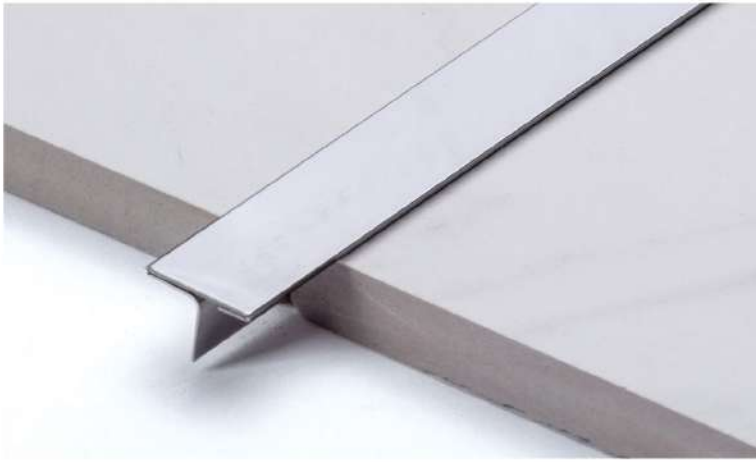

EDGE

profiles

SGT08

Stainless Steel 304/316

ART	Height(mm)	Width(mm)	Lenght(mm)	Thickness(mm)	Color	Remark
SGT08	5	8	2440	0.5,0.6	SVMR , SVHL , BLMR , BLHL , GDMR , GDHL , RGMR , RGHL Color option refer to P2	Sizes can be customized

SGT10

Stainless Steel 304/316

ART	Height(mm)	Width(mm)	Lenght(mm)	Thickness(mm)	Color	Remark
SGT10	5	10	2440	0.5 , 0.6	SVMR , SVHL , BLMR , BLHL , GDMR , GDHL , RGMR , RGHL Color option refer to P2	Sizes can be customized

SGU08

Stainless Steel 304/316

ART	Height(mm)	Width(mm)	Lenght(mm)	Thickness(mm)	Color	Remark
SGU08	10	8	2440	0.6 , 0.8 , 1.0	SVMR , SVHL , BLMR , BLHL , GDMR , GDHL , RGMR , RGHL Color option refer to P2	Sizes can be customized

SGU10

Stainless Steel 304/316

ART	Height(mm)	Width(mm)	Lenght(mm)	Thickness(mm)	Color	Remark
SGU10	10	10	2440	0.6 , 0.8 , 1.0	SVMR , SVHL , BLMR , BLHL , GDMR , GDHL , RGMR , RGHL Color option refer to P2	Sizes can be customized