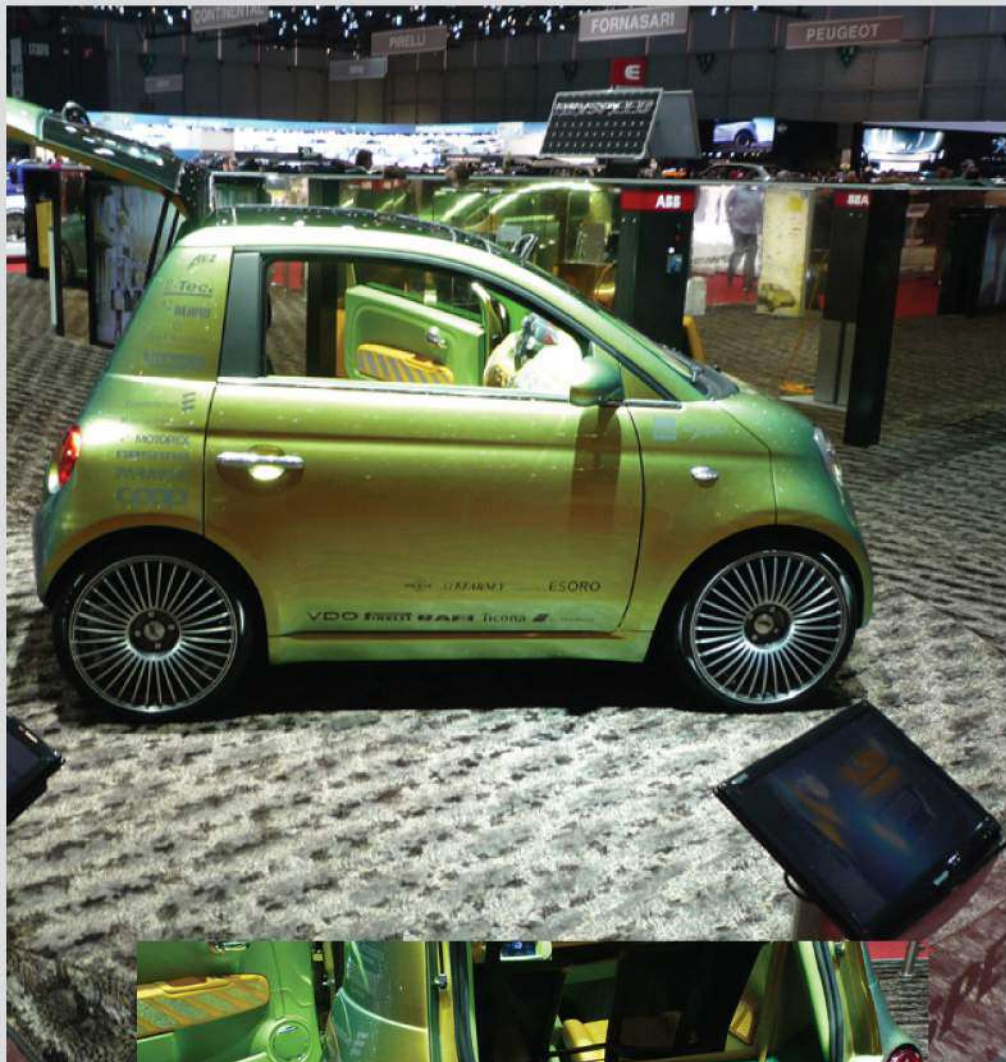

Shop Design

SL DAKOTA Smoke

ARCHITECTURE
EXHIBITION

Stage Set

LL PELO Marabu

IMAGELINE

Image Display

MS Gold 3x3 flex. Classic