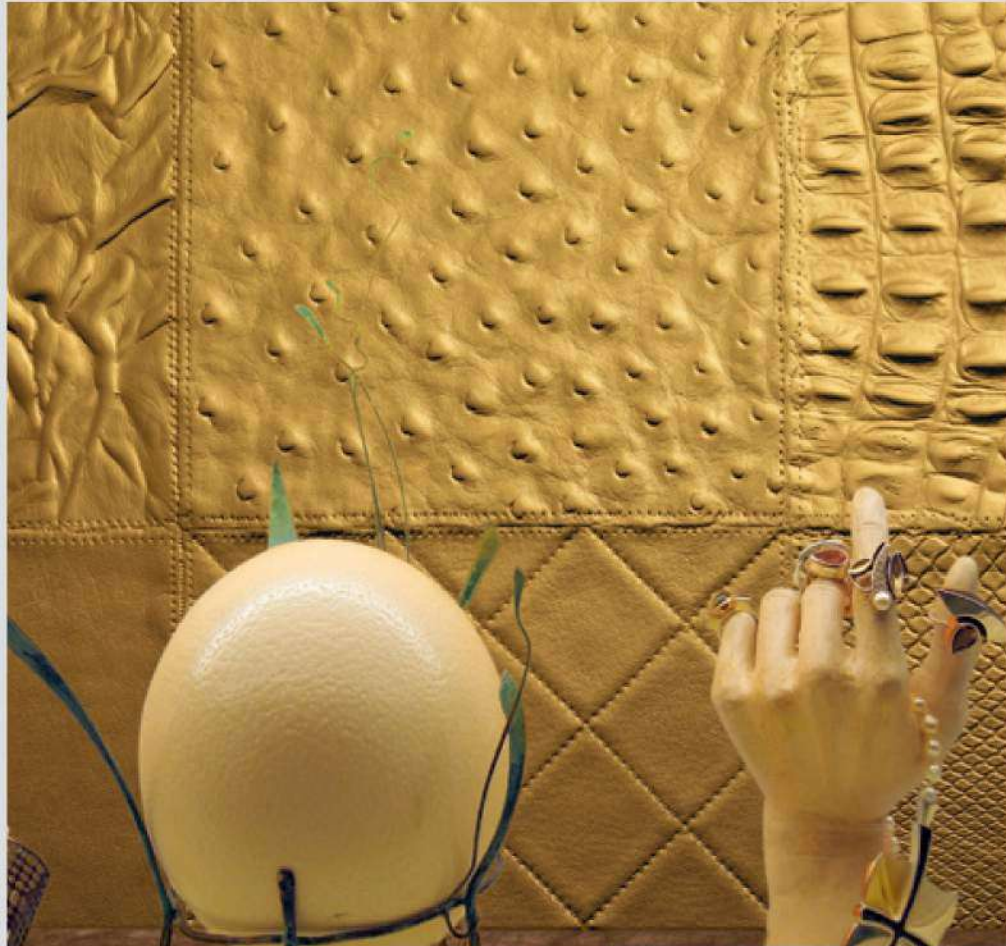

Boutique Window