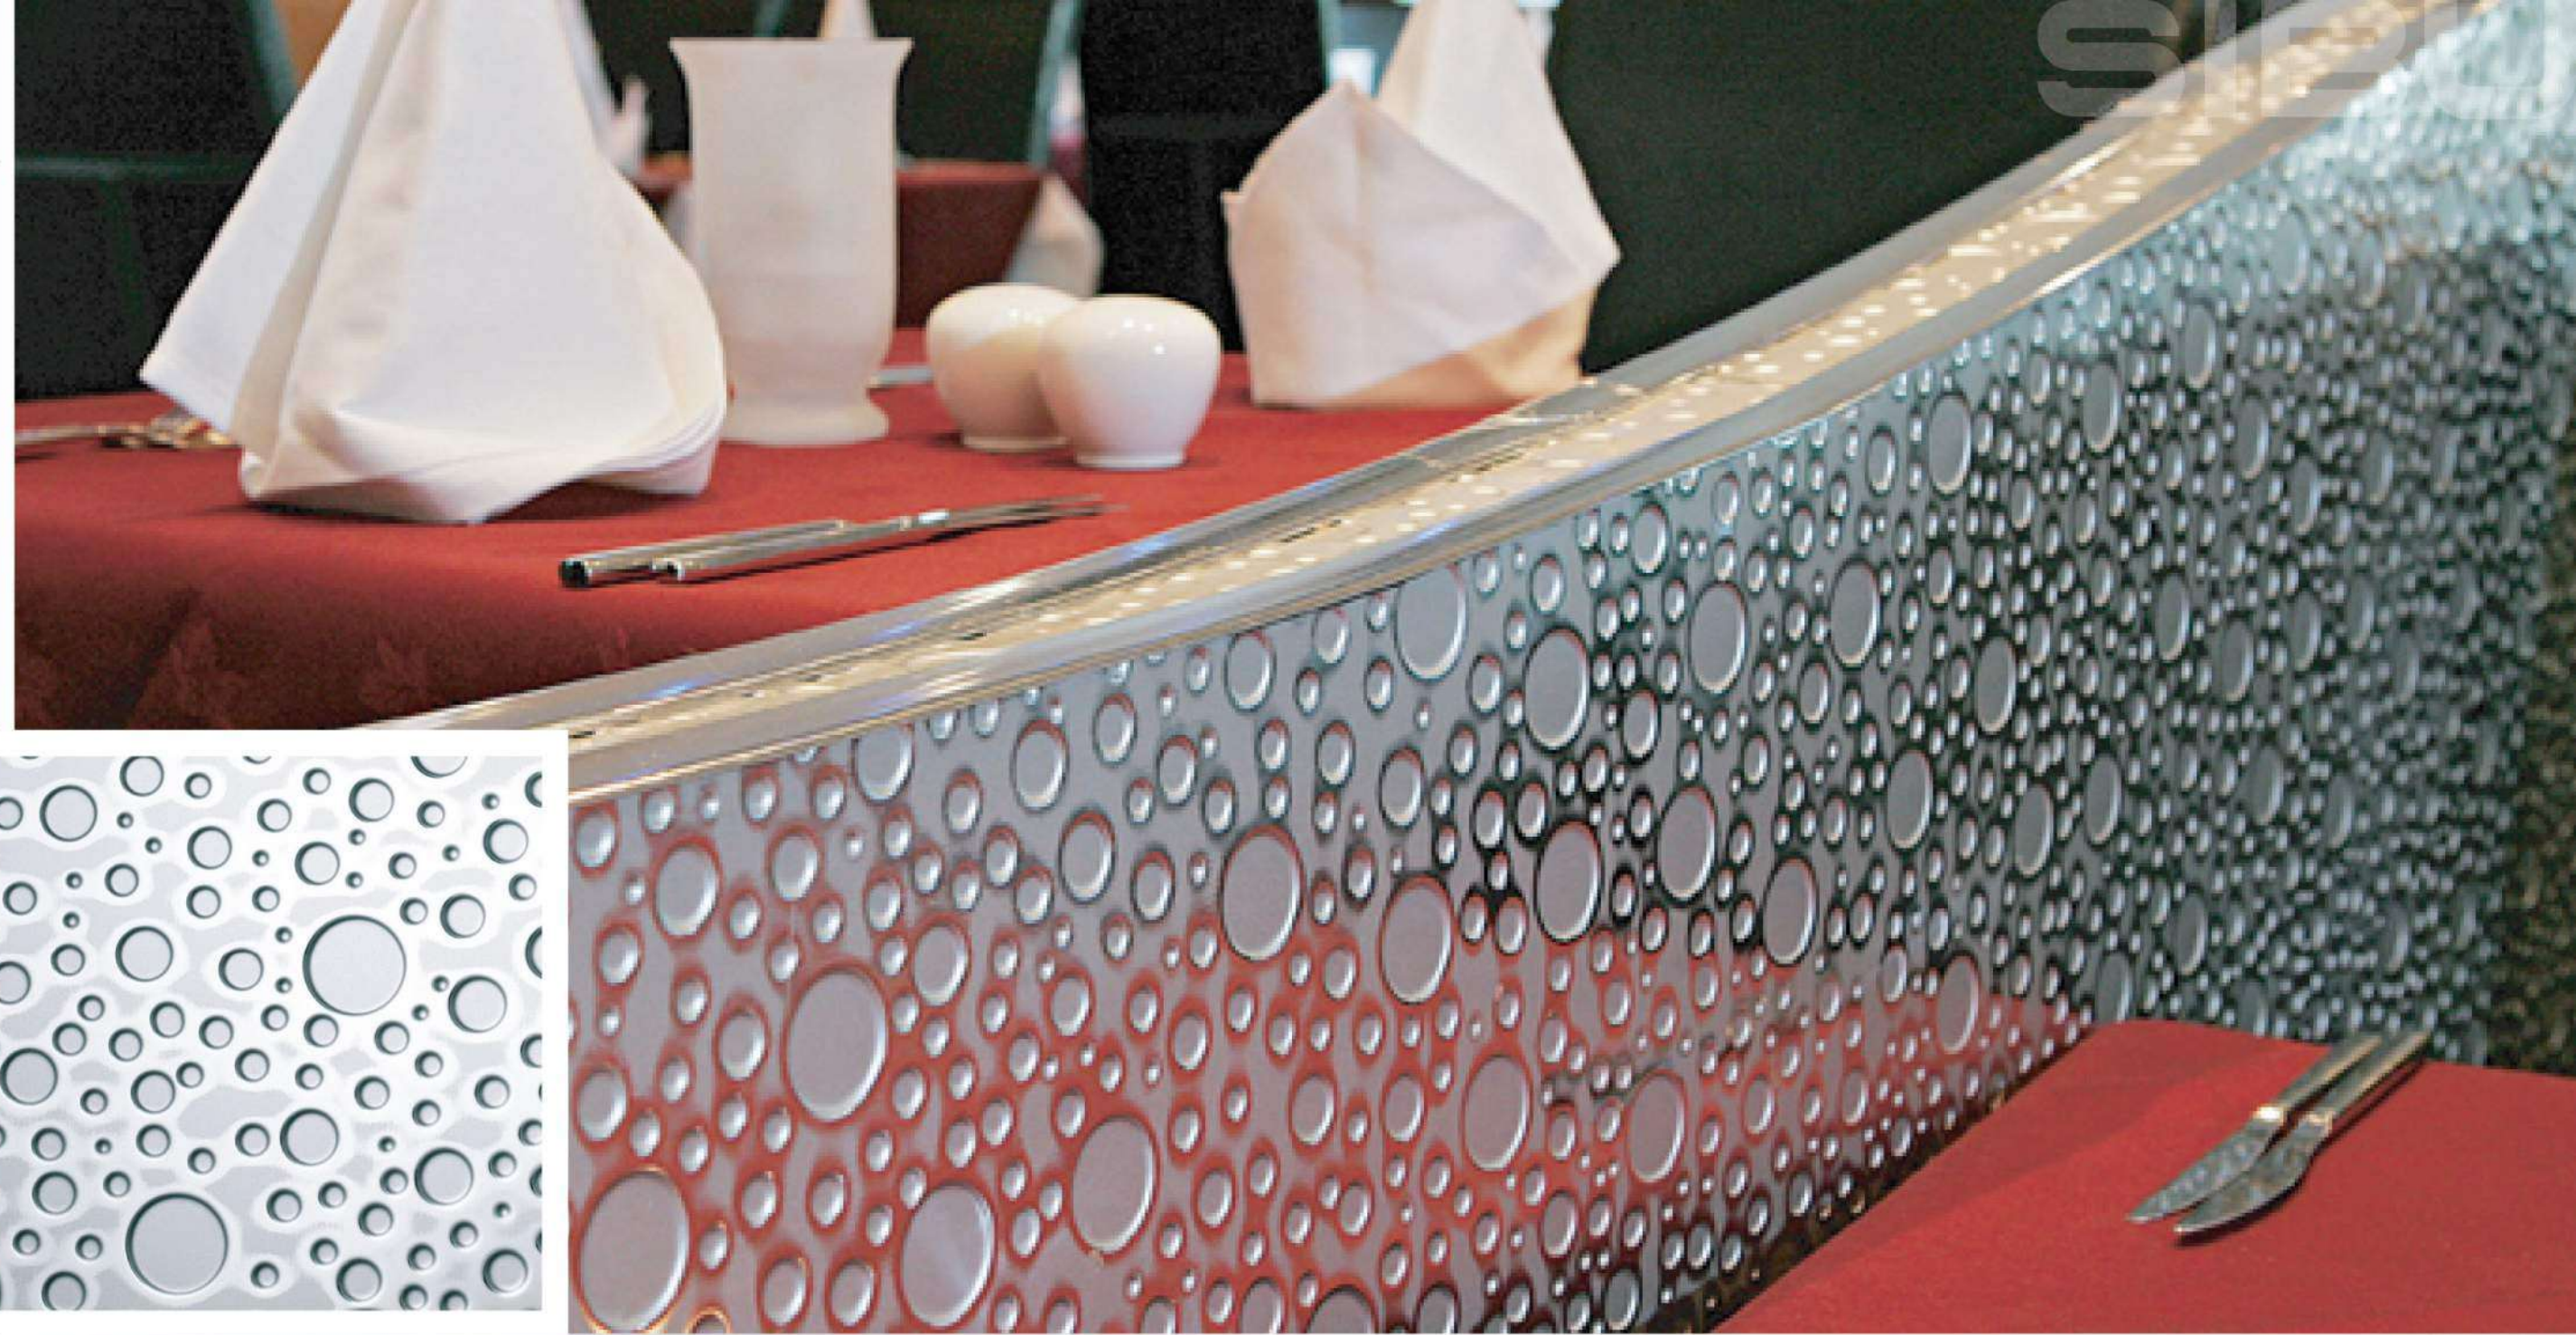

Table Partition(Hotel)

SL BUBBLE Silver PF met