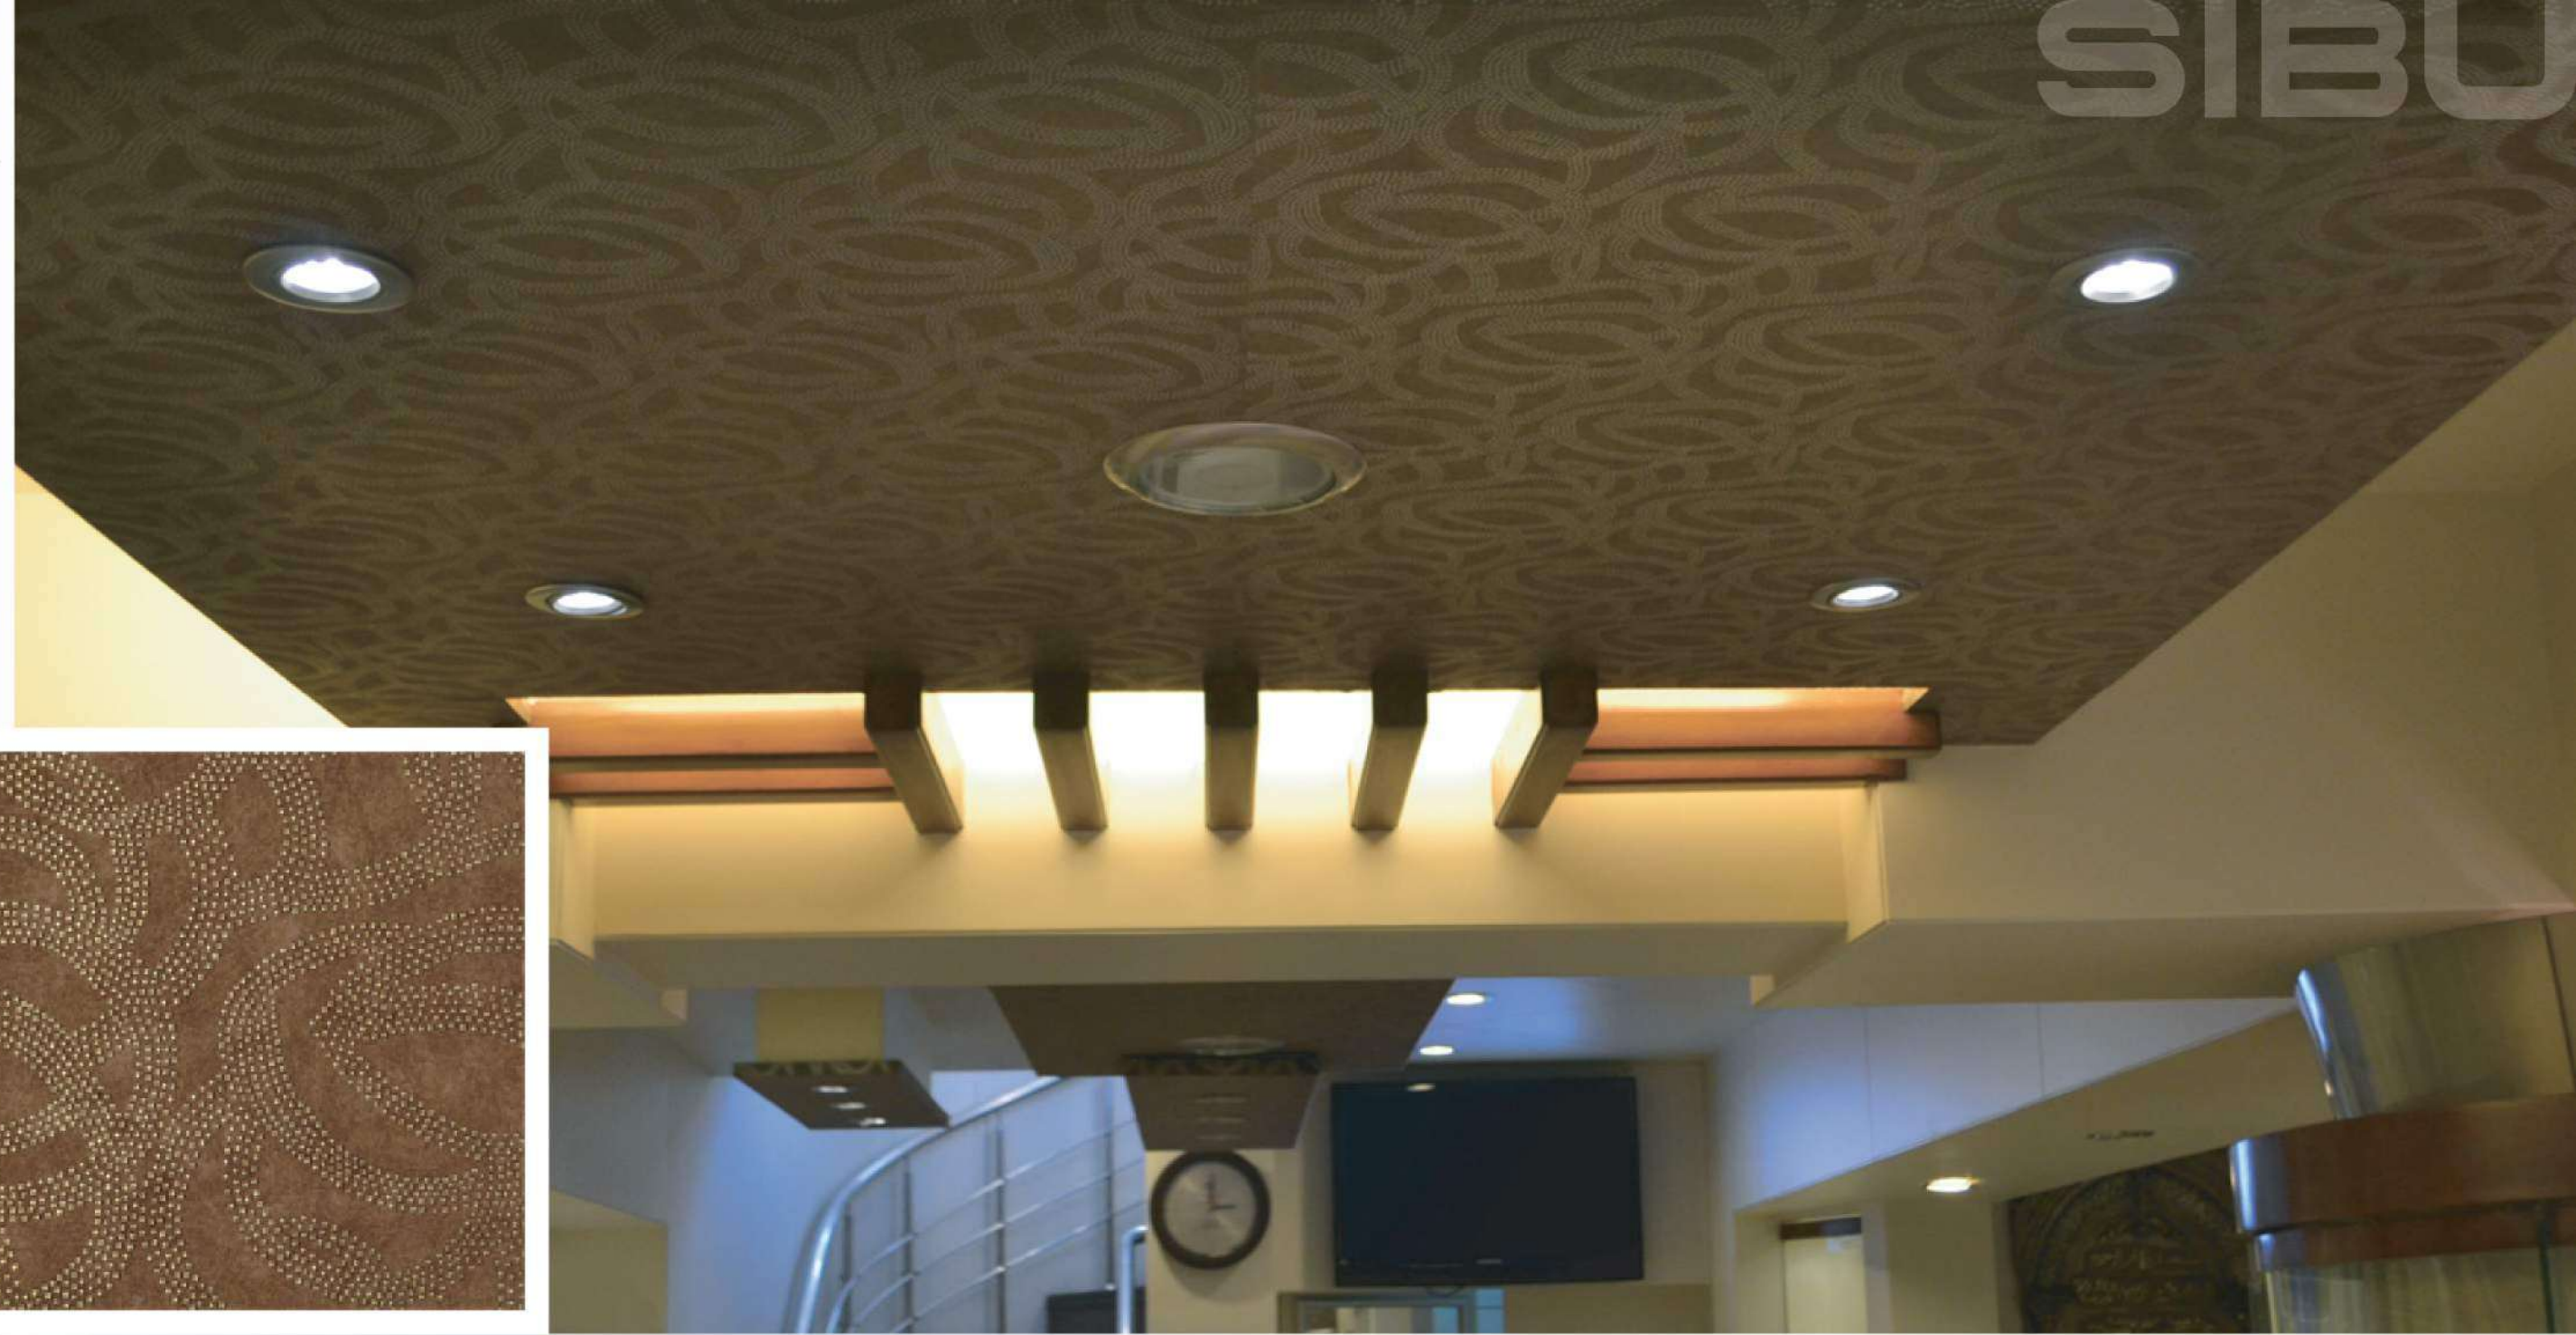

LL Eleganza Gold