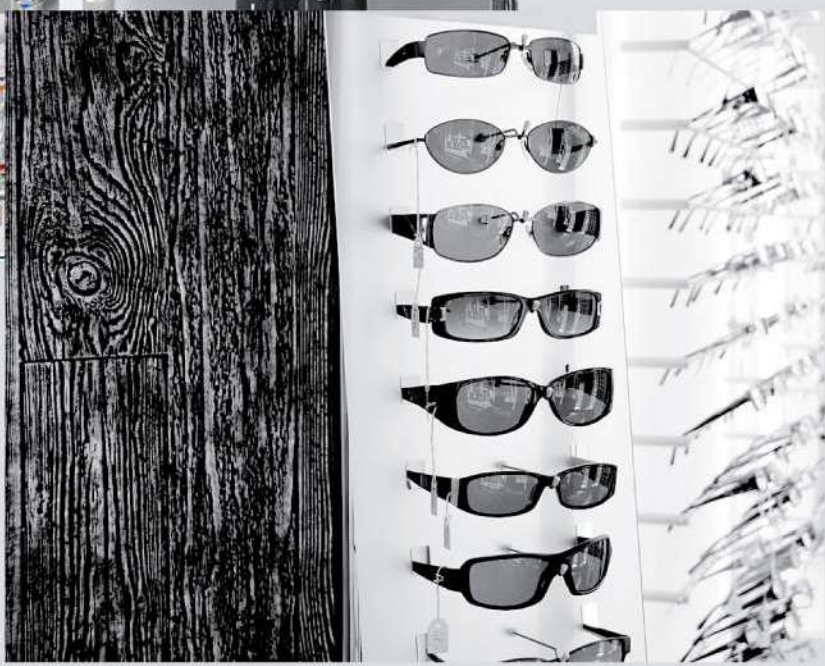

Shop Design

SL DAKOTA Smoke

ARCHITECTURE
EXHIBITION

Stage Set

LL PELO Marabu

IMAGELINE

Image Display

MS Gold 3x3 flex. Classic