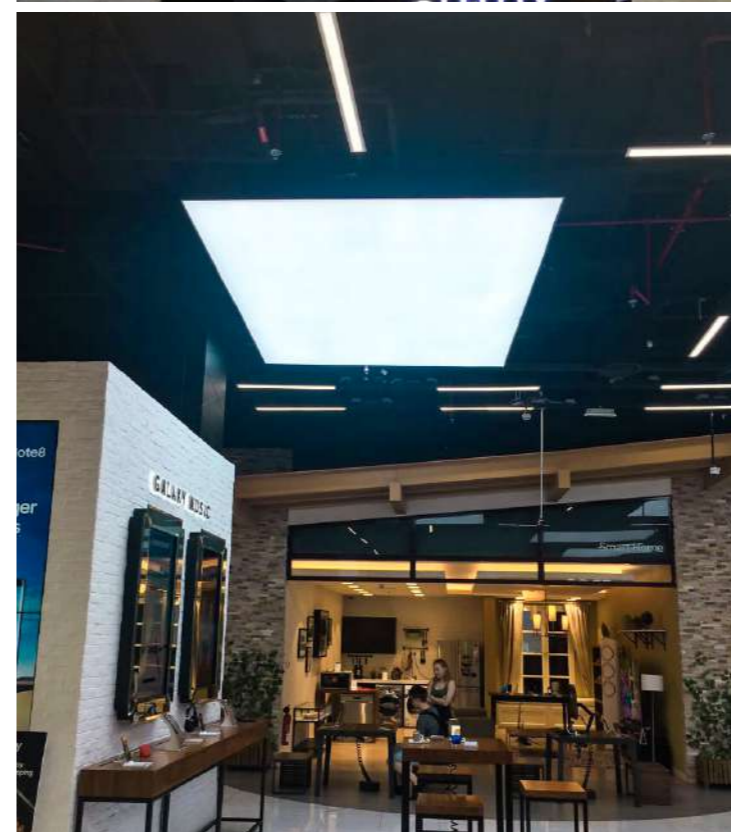

Our Projects

Samsung

- Packages Mall - Islamabad
- Packages Mall - Lahore